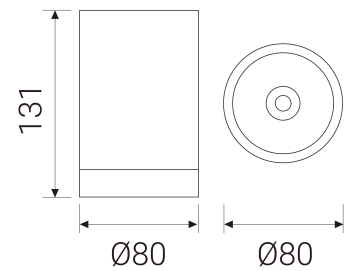

# HALL LED CEILING EVO SMALL

Diameter 80mm. CRI>90

CODE		FLUX	SIZE	CERTIFICATIONS
28VT18L39050SE	18W 50° 3000K	1529lm	80mm	CE IP44 A

## Optics

Internal aluminium reflectors  
CUT OFF > 30°.