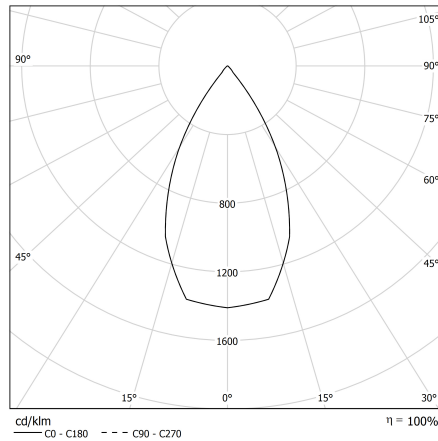

# HALL LED CEILING EVO SMALL

Diameter 80mm. CRI>90

CODE		FLUX	SIZE	CERTIFICATIONS
28VT18L39050SE	18W 50° 3000K	1529lm	80mm	CE IP44 A

## Optics

Internal aluminium reflectors  
CUT OFF > 30°.